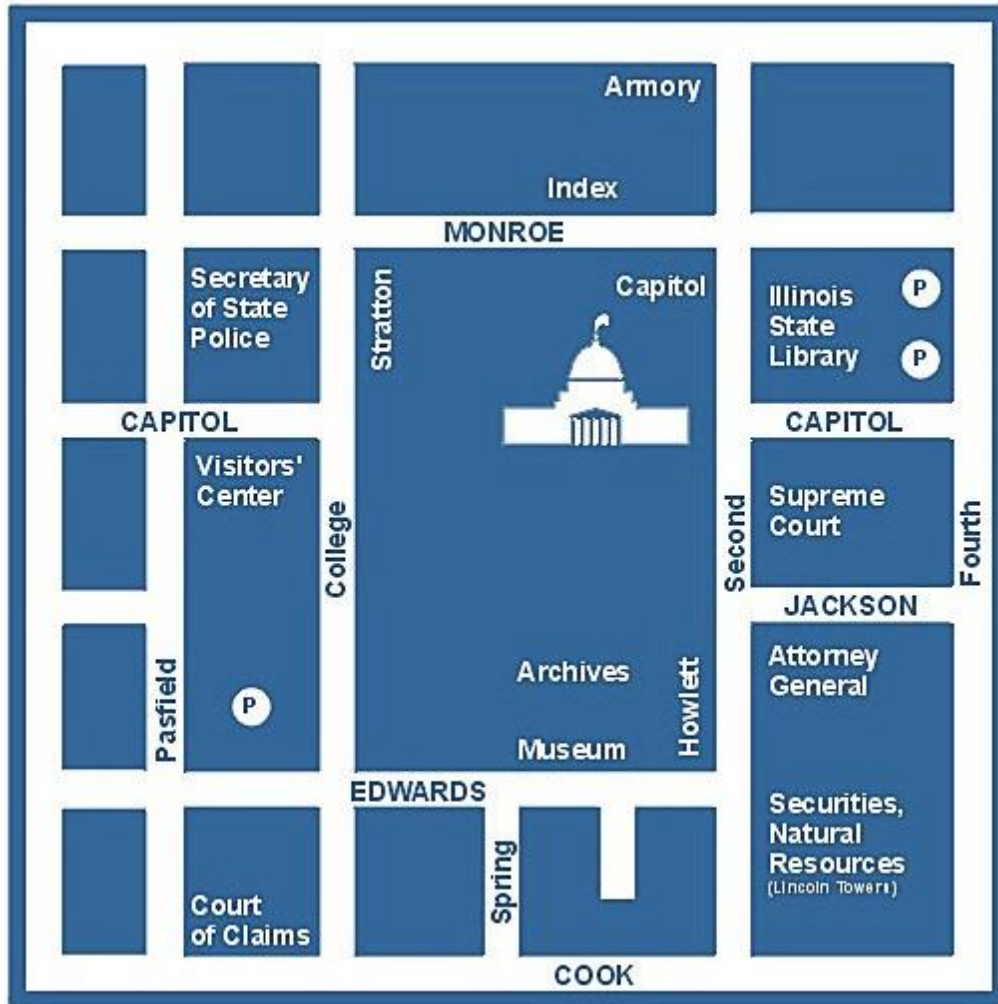

## Parking Information

### Map of Capitol Complex

### Springfield, IL

Parking for both cars and buses is available at the Visitors' Center which is located on Edwards Street between College and Pasfield Street.

Edwards Street also has street parking a couple blocks beyond the Visitor Parking Lot. 8-9 hours parking meters are located on Monroe Street. There is also metered parking on most of the streets within walking distance of the Statehouse. **Carefully read signs, however, or you will get a ticket.**

Note: Monroe Street is one-way east-bound.