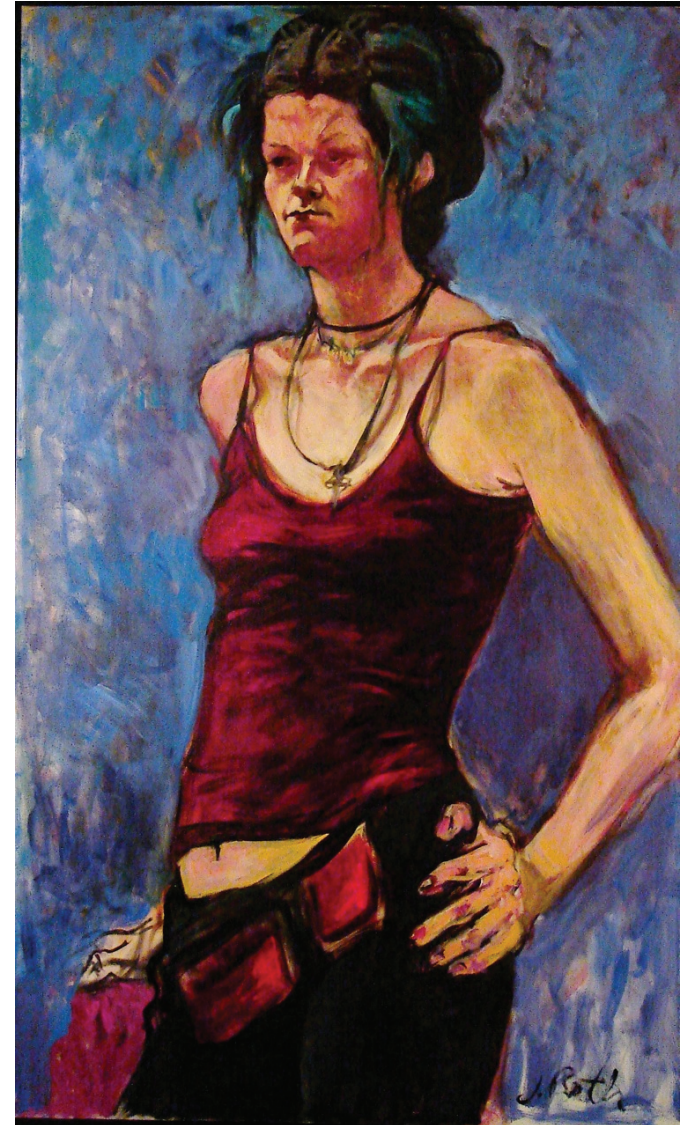

## Woman of a Certain Age: Finding a Voice Through Art

The archetype of the Crone has been passed down through the ages as representative of women of a certain age. We celebrate the Crone as a woman of wisdom, accomplishment, moral leadership, and power. We invite you to join us in viewing the vision and voices of contemporary Crones.

Monday - Saturday  
9:00 am - 5pm

Contact:  
KemperRoom@iit.edu  
info@southsidecommunityartcenter.com

ILLINOIS INSTITUTE  
OF TECHNOLOGY

JUDITH ROTH, "ANKA", OIL ON CANVAS, 60"h x 30"w